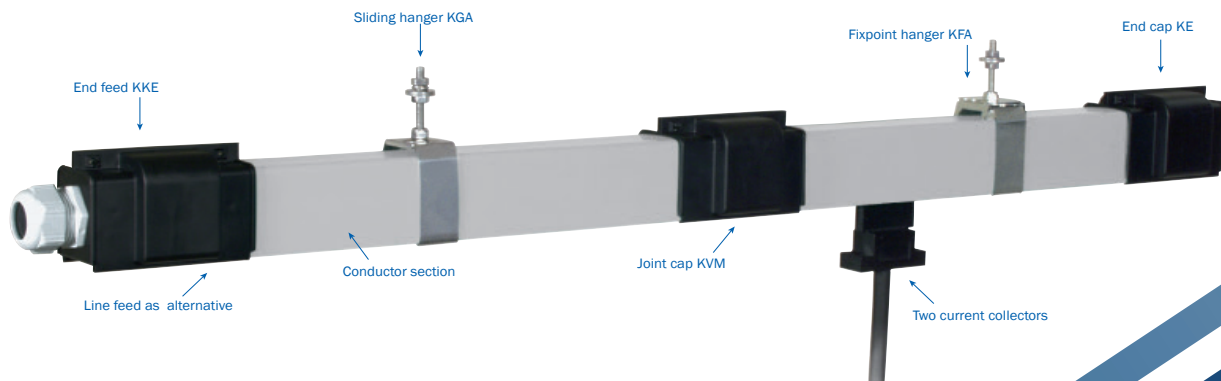

CRANE SOLUTIONS

WE HAVE THE RIGHT CONDUCTOR
BAR SYSTEM FOR YOUR CRANE.

ENCLOSED CONDUCTOR SYSTEM KBH - 100 AMPS

KEY SPECS

UL Listed
IP 23 Protected
Copper Conductors
Curves Possible
Transfers & Switches Possible

Indoor & Outdoor Rated
Maximum Voltage 600V
Speeds up to 180m/min (590ft/min)
Amperage Rating: 100A

SYSTEM CONSIST OF THE FOLLOWING PARTS

4 meter (13.12ft) rail pieces
1 Fixpoint Hanger per system
2 Sliding Hangers per rail piece
Joints and Joint Caps
Two Collectors
Cutting Instruction Manual

Two Tow Arms
1 End Feed
1 End Cap
Steel Brackets based on hanger
quantity (for mounting purposes)

COMMON APPLICATIONS

Light Duty Overhead Cranes
Light Duty Hoists