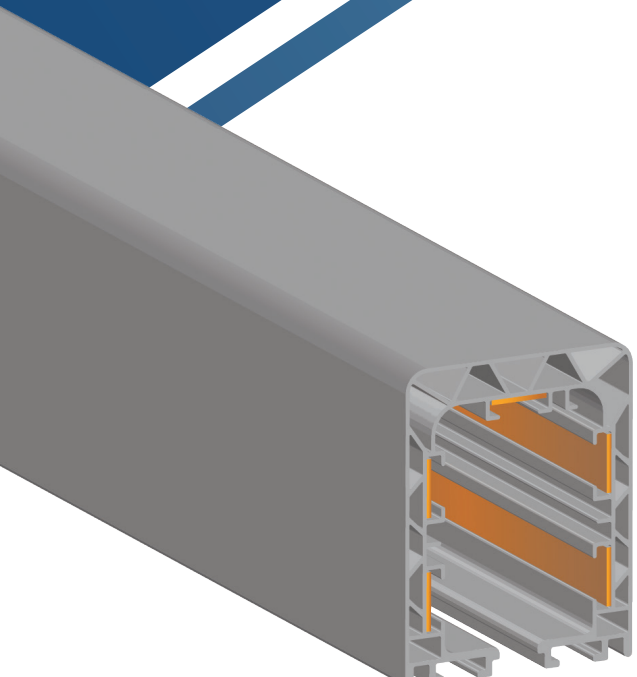

CRANE SOLUTIONS

WE HAVE THE RIGHT CONDUCTOR
BAR SYSTEM FOR YOUR CRANE.

ENCLOSED CONDUCTOR SYSTEM KBH - 63 AMPS

KEY SPECS

UL Listed
IP 23 Protected
Copper Conductors
Curves Possible
Transfers & Switches Possible

Indoor & Outdoor Rated
Maximum Voltage 600V
Speeds up to 180m/min (590ft/min)
Amperage Rating: 63A

SYSTEM CONSIST OF THE FOLLOWING PARTS

4 meter (13.12ft) rail pieces
1 Fixpoint Hanger per system
2 Sliding Hangers per rail piece
Joints and Joint Caps (varies)
Two Collectors
Cutting Instruction Manual

Two Tow Arms
1 End Feed
1 End Cap
Steel Brackets based on hanger
quantity (for mounting purposes)

COMMON APPLICATIONS

Light Duty Overhead Cranes
Light Duty Hoists

KBHF4/63 KITS

PRICING FOR KBHF4/63 KITS

The pricing is based on system length and includes all components for a full functioning system including mounting brackets. Copper is charged additionally.