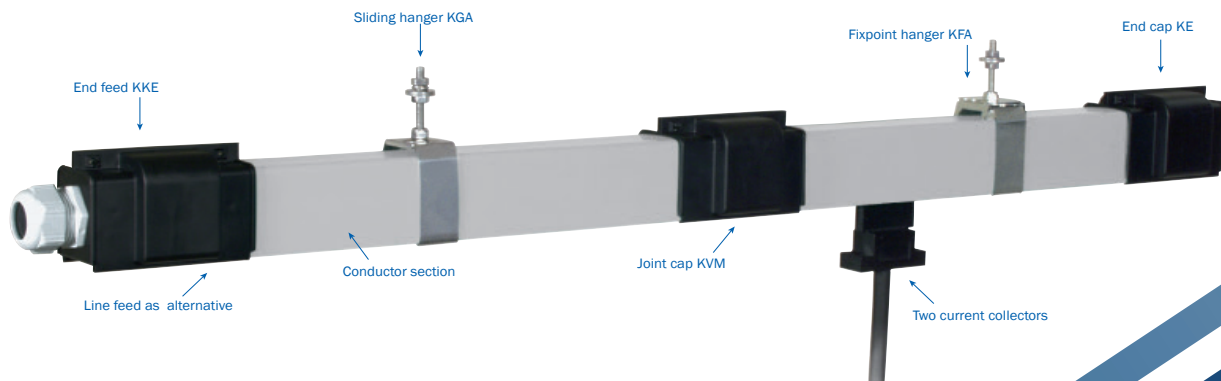

CRANE SOLUTIONS

WE HAVE THE RIGHT CONDUCTOR
BAR SYSTEM FOR YOUR CRANE.

ENCLOSED CONDUCTOR SYSTEM KBH - 63 AMPS

KEY SPECS

UL Listed
IP 23 Protected
Copper Conductors
Curves Possible
Transfers & Switches Possible

Indoor & Outdoor Rated
Maximum Voltage 600V
Speeds up to 180m/min (590ft/min)
Amperage Rating: 63A

SYSTEM CONSIST OF THE FOLLOWING PARTS

4 meter (13.12ft) rail pieces
1 Fixpoint Hanger per system
2 Sliding Hangers per rail piece
Joints and Joint Caps (varies)
Two Collectors
Cutting Instruction Manual

Two Tow Arms
1 End Feed
1 End Cap
Steel Brackets based on hanger
quantity (for mounting purposes)

COMMON APPLICATIONS

Light Duty Overhead Cranes
Light Duty Hoists

KBHF4/63 KITS

PRICING FOR KBHF4/63 KITS

The pricing is based on system length and includes all components for a full functioning system including mounting brackets. Copper is charged additionally.