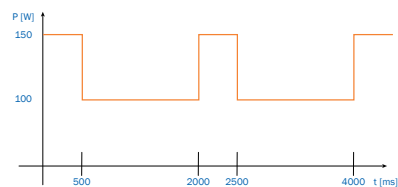

OUTPUT POWER