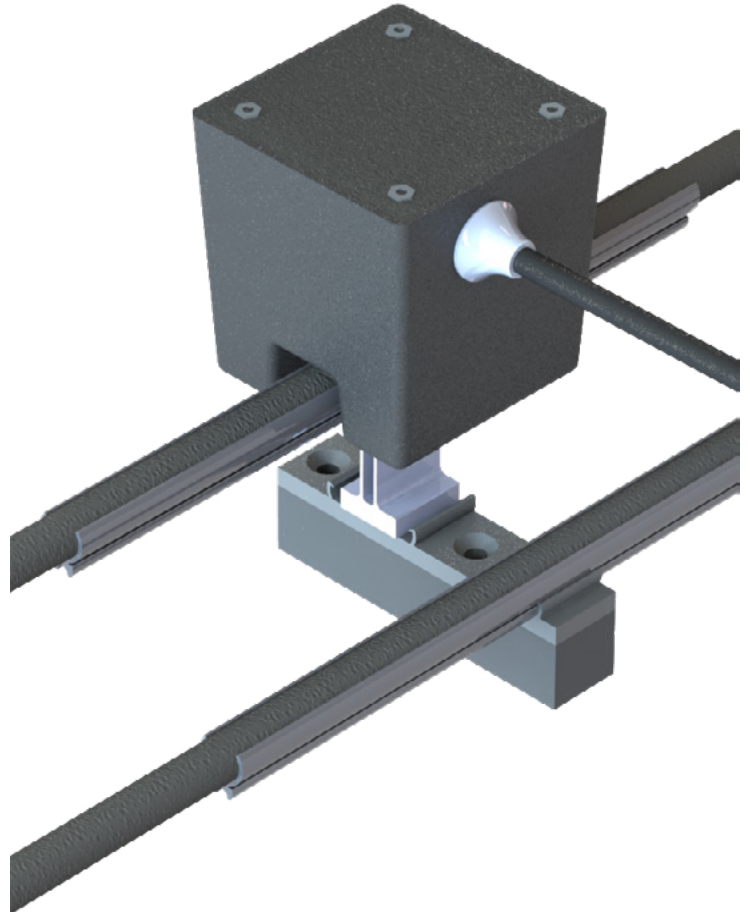

U015 PICKUP

vPOWER

**NEW
PRODUCT
2019**

KEY SPECS

- Compact size
- Lightweight: Only 650 g
- 150 W peak power
- Output voltage: 24 VDC
- IP65
- Halogen / silicon free
- Internal strain relief
- 1 m pre assembled cable
- Acceleration up to 5 m/s²
- Plug and Play installation

vPOWER

U015 PICKUP

vPOWER

TECHNICAL DATA

ELECTRICAL DATA

Power Peak	Nominal Power	Duty Cycle
4 kW	1.6 kW	40%/20%
Track Current	Track Frequency	Track Conductor Spacing
45 A	140 kHz	61 mm
Output Voltage	Output Current	Protection
24 VDC	6.5 A	Polyfuse

MECHANICAL DATA

Dimensions	Mounting Holes	Weight
67.4x67.4x71.0 mm	48x48 mm	650 g
Nominal Airgap	Vertical Tolerances	Horizontal Tolerances
4 mm	±1 mm	±1 mm
Protection Rating	Connection Cable	Ambient Temperature (non-condensing)
IP65	1 m pre-assembled	0 to +40 °C
Environment	Cooling	
Industrial / clean room	Convection	

SYSTEM OVERVIEW

OUTPUT POWER

MOUNTING OVERVIEW

TOP VIEW

ORDERING INFORMATION

U015 Pickup	10022728
Spacer for compact hanger	10022382
Compact hanger	0915206/00
Spacer for cable clip	0915179/00
Cable clip 2 mm	0915298/00
Cable clip 20 mm	10024680