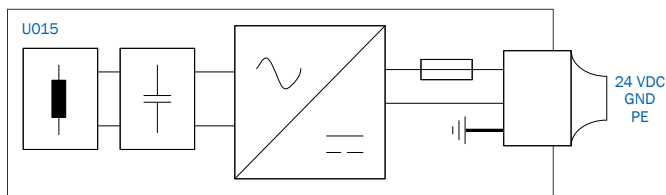

U015 PICKUP

vPOWER

TECHNICAL DATA

ELECTRICAL DATA

Power Peak	Nominal Power	Duty Cycle
4 kW	1.6 kW	40%/20%
Track Current	Track Frequency	Track Conductor Spacing
45 A	140 kHz	61 mm
Output Voltage	Output Current	Protection
24 VDC	6.5 A	Polyfuse

MECHANICAL DATA

Dimensions	Mounting Holes	Weight
67.4x67.4x71.0 mm	48x48 mm	650 g
Nominal Airgap	Vertical Tolerances	Horizontal Tolerances
4 mm	±1 mm	±1 mm
Protection Rating	Connection Cable	Ambient Temperature (non-condensing)
IP65	1 m pre-assembled	0 to +40 °C
Environment	Cooling	
Industrial / clean room	Convection	

SYSTEM OVERVIEW