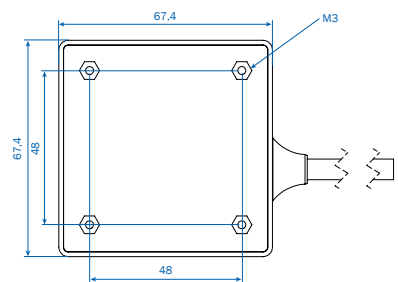

MECHANICAL DATA

Dimensions	Mounting Holes	Weight
67.4x67.4x71.0 mm	48x48 mm	650 g
Nominal Airgap	Vertical Tolerances	Horizontal Tolerances
4 mm	±1 mm	±1 mm
Protection Rating	Connection Cable	Ambient Temperature (non-condensing)
IP65	1 m pre-assembled	0 to +40 °C
Environment	Cooling	
Industrial / clean room	Convection	

SYSTEM OVERVIEW

OUTPUT POWER

MOUNTING OVERVIEW

TOP VIEW

ORDERING INFORMATION

U015 Pickup	10022728
Spacer for compact hanger	10022382
Compact hanger	0915206/00
Spacer for cable clip	0915179/00
Cable clip 2 mm	0915298/00
Cable clip 20 mm	10024680

Spacer for feeding left	10001430
Spacer for feeding right	10001426
Feeding active conductor	0915295/00
Feeding passive conductor	0915296/00

VAHLE Incorporated.
407 Cane Island Pkwy
Katy, TX 77494

Tel.: 713-465-9796
Fax: 713-465-1851
E-Mail: salesinbox@vahleinc.com
www.vahleinc.com