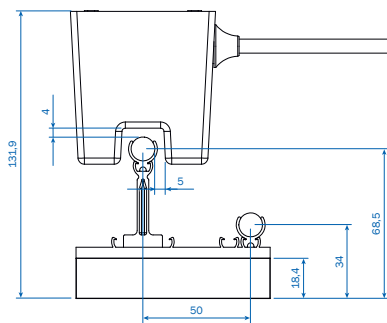

vPOWER

U015 PICKUP

vPOWER

TECHNICAL DATA

ELECTRICAL DATA

Power Peak	Nominal Power	Duty Cycle
4 kW	1.6 kW	40%/20%
Track Current	Track Frequency	Track Conductor Spacing
45 A	140 kHz	61 mm
Output Voltage	Output Current	Protection
24 VDC	6.5 A	Polyfuse

MECHANICAL DATA

Dimensions	Mounting Holes	Weight
67.4x67.4x71.0 mm	48x48 mm	650 g
Nominal Airgap	Vertical Tolerances	Horizontal Tolerances
4 mm	±1 mm	±1 mm
Protection Rating	Connection Cable	Ambient Temperature (non-condensing)
IP65	1 m pre-assembled	0 to +40 °C
Environment	Cooling	
Industrial / clean room	Convection	

SYSTEM OVERVIEW

OUTPUT POWER

MOUNTING OVERVIEW

TOP VIEW

ORDERING INFORMATION

U015 Pickup	10022728
Spacer for compact hanger	10022382
Compact hanger	0915206/00
Spacer for cable clip	0915179/00
Cable clip 2 mm	0915298/00
Cable clip 20 mm	10024680